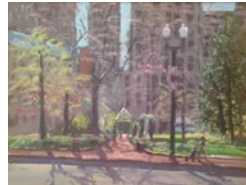

fresh paint

DON DALTON
View from Compass Harbor
oil on panel 12 x 9" **SOLD**

HILARY BALDWIN
Spring, Concord
oil 18 x 15"

SOLD

GEOFFREY CHALMERS
Morning at Post Office Square
oil 18 x 14"

SOLD

ELAINE DALY
Boston Awake
acrylic 14 x 14"