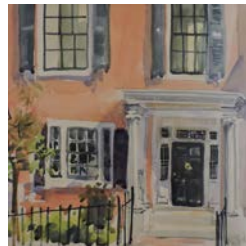

JOAN BRANCEALE
Primavera, West Rutland Square
oil on panel 15 1/2 x 15 1/2"

JOANNE CHITTIK
Beacon Hill Doorway
watercolor 17 x 17"

SOLD