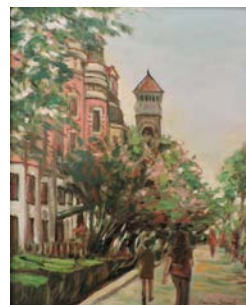

SOLD

MAUREEN VEZINA
Iron Maiden-Boston Fish Pier
oil
12 x 9"

SOLD

CHRISTOPHER ZHANG
Charles River Sunset
oil on board
18 1/2 x 14 1/2"

SOLD

TIMOTHY NEILL
Castle Island
oil on panel
11 x 9"

SOLD

DANIEL PAULDING
Blue Vase and Green Apple
oil on panel
10 1/2 x 12 1/2"

SOLD

MARILENE SAWAF
Newbury Street in Bloom
oil
16 x 20"

SOLD

MARILYN SWIFT
At the Window
acrylic
15 x 17"

SOLD

DIANE NELSON
Cranberry Country
acrylic
11 x 14"

SOLD

TIM RAKARICH
Dying is Easy, Young Man, Living is Hard
oil on canvas
10 x 20"