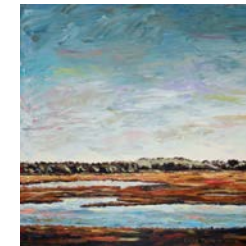

SOLD

JOANNE CHITTIK
Beacon Hill Doorway
watercolor 17 x 17"

SOLD

BEATRICE DAUGE
Spring Impressions
oil on canvas 10 x 10"

SOLD

ELLEN GRANTER
Pink Blossoms
oil on panel 16 x 8"

SOLD

LAURA TRYON JENNINGS
South Shore
oil on canvas 16 x 16"

SOLD

CANDACE LOVELY
Morning Sailboat Blues
acrylic on canvas 24 x 20"

SOLD

MARY CALLAHAN
Boston Light, 1716-2016
watercolor 28 x 18"

SOLD

KATHY COAKLEY
Millpond
acrylic and oil 12 x 12"

SOLD

ANN TRAINOR DOMINGUE
Boston Garden Day
watercolor & ink 14 x 11"