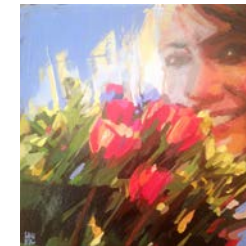

SOLD

JON FISH
Piping Plovers
watercolor 17 x 14"

SOLD

KATHLEEN HUDSON
Atlantic Sunrise
oil 14 x 18"

SOLD

OANA LAURIC
Spring Jubilee
acrylic 12 x 12"

MATTHEW MCCOSCO
Boston Brownstone
watercolor 16 x 20"

SOLD